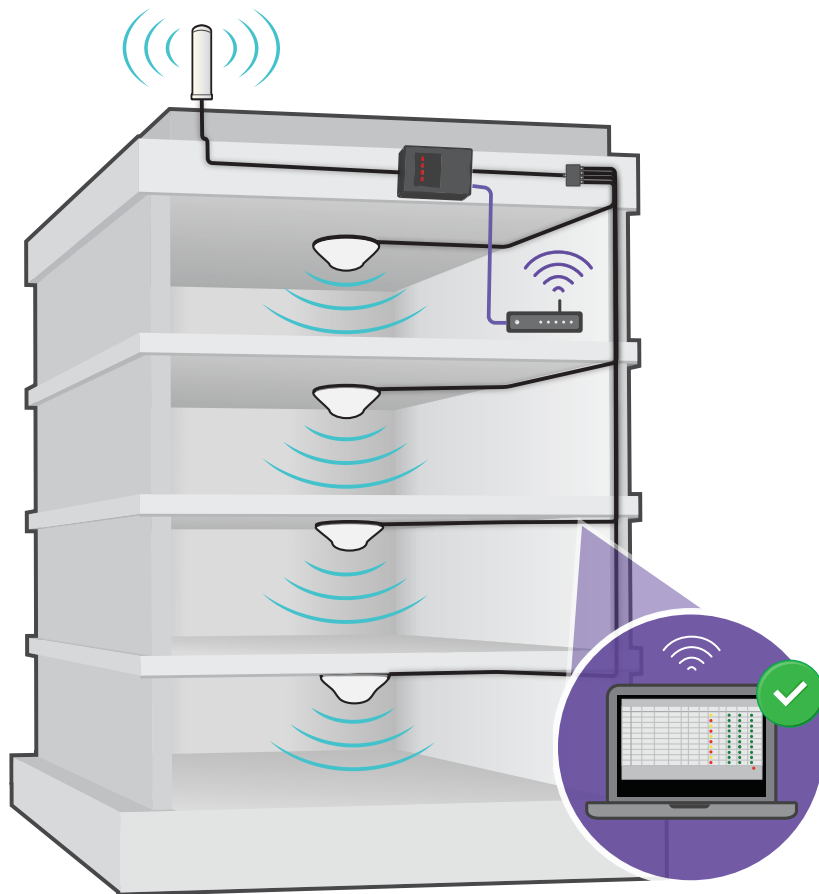

FORCE5 2.0™

Voice & 4G LTE Signal Booster with
Built-in Sentry Remote Monitoring

- Boosts signal for voice, text and 4G LTE data for all major North American carriers
- Reduces dropped and missed calls and provides reliable 4G data for 100+ simultaneous users
- Improves signal coverage inside large buildings — 25,000 sq ft in typical conditions / up to 100,000 sq ft in ideal conditions*
- Built-in Sentry remote monitoring system allows users to adjust to optimize performance during installation and while located off-site

**with open areas inside and strong received signal*